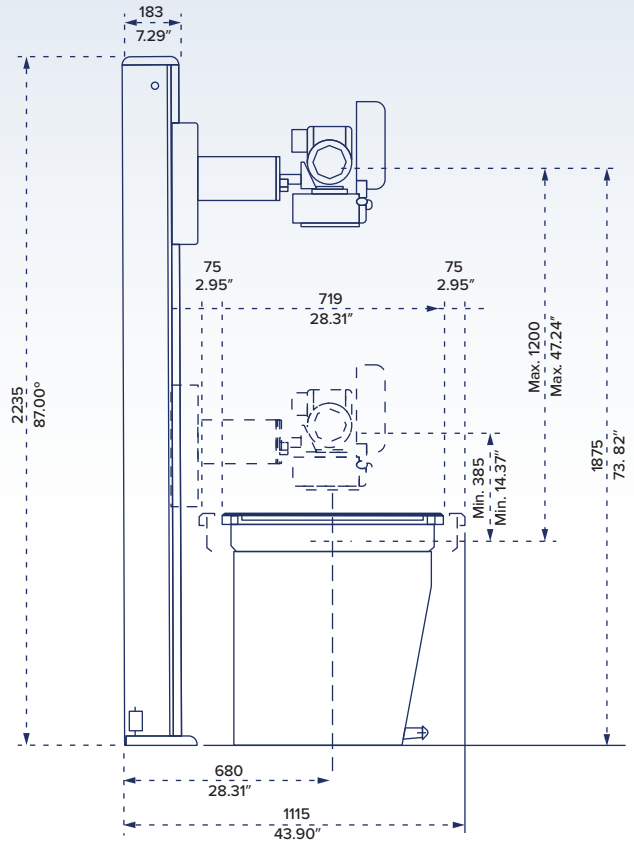

Membrane Console

4-way Float Top Table

Compact High Frequency Generator

Hands Free Collimator Light Control and Table Lock Release

Standard Vet

When you need the best Analog X-ray system

- Membrane Console
- 32kW/400mA Compact HF Generator
- Hands Free Collimator light control
- Variable SID for table top and cassette tray imaging
- Rotating Tube Head and collimator
- X-ray tube Rotor Brake
- 4 Way Float Top Table - 5ft Standard
- 208/230/240 VAC Single Phase

Standard Vet System Dimensions

Standard X-ray Tube:

- 1.0/2.0 Focal Spots
- 16° Target angle
- 140,000 HU

Grid Cabinet:

- 8:1 103 line pair grid
- Stainless steel cassette tray

Other Option Available:

- Custom (38" to 78") length top
- Fractional Focal Spot X-ray tubes
- 3 phase and battery powered generators