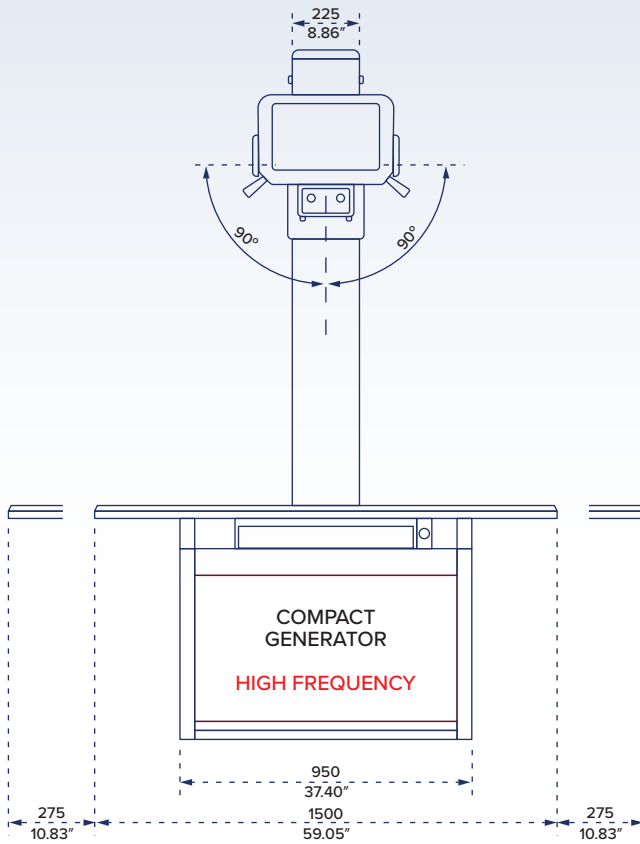

Membrane Console

4-way Float Top Table

Compact High Frequency Generator

Hands Free Collimator Light Control and Table Lock Release

Standard Vet

When you need the best Analog X-ray system

- Membrane Console
- 32kW/400mA Compact HF Generator
- Hands Free Collimator light control
- Variable SID for table top and cassette tray imaging
- Rotating Tube Head and collimator
- X-ray tube Rotor Brake
- 4 Way Float Top Table - 5ft Standard
- 208/230/240 VAC Single Phase

Standard Vet System Dimensions

Standard X-ray Tube:

- 1.0/2.0 Focal Spots
- 16° Target angle
- 140,000 HU

Grid Cabinet:

- 8:1 103 line pair grid
- Stainless steel cassette tray

Other Option Available:

- Custom (38" to 78") length top
- Fractional Focal Spot X-ray tubes
- 3 phase and battery powered generators